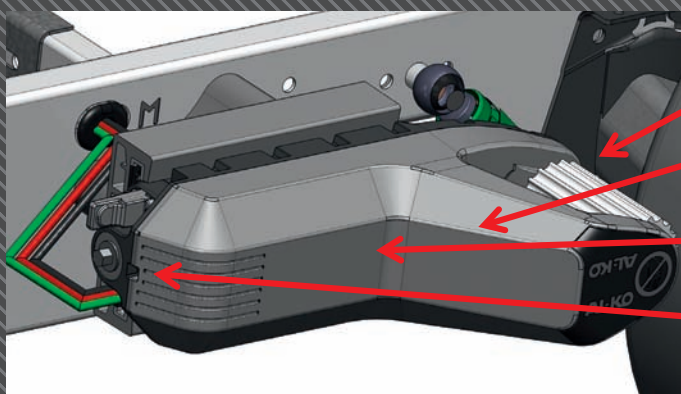

AMS MAMMUT MOTOR AND ROLLERS

Aluminium Rollers

Sealed Aluminium Outer Cover (water resistant)

Enclosed motor for engaging/disengaging rollers

Enclosed control unit