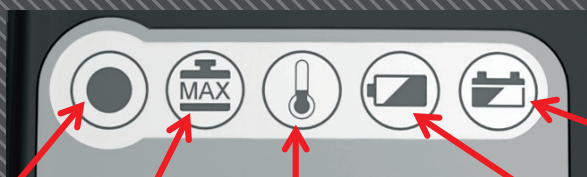

POWERFUL, RELIABLE TECHNOLOGY SIMPLE OPERATION AL-KO AMS MAMMUT

REMOTE CONTROL LED INDICATORS

System Ready Indicator

Max Incline Capability Reach Indicator

Max Drive Temp Reached Indicator

Remote Control Battery Power Level Indicator

Drive Unit Battery Power Level Indicator