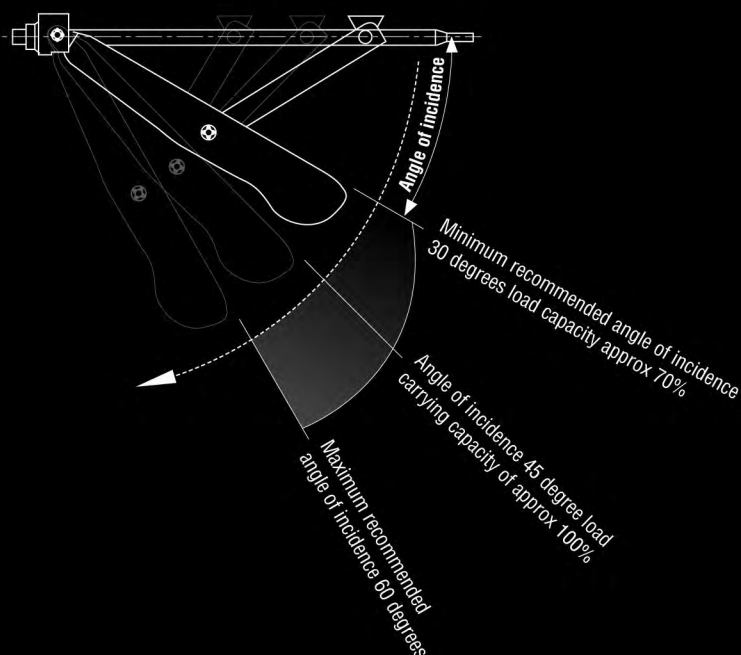

CORNER STEADIES

AL-KO STEADIES ARE EASY TO OPERATE AND PROVIDE A STABLE FOOTING ON WHICH TO LEVEL YOUR CARAVAN. COMPLEMENT WITH THE AL-KO BIGFOOT TO ENSURE A SURER FOOTING.

PART NO.	1221694
Load bearing capacity	1250 kg Max.
Max. gvw of trailer	2500 kg
Finish	Hot galvanised
Net Weight	4.95 kg

2.

4.

Part No. 1210506

5.

Part No. 1222515

DESCRIPTION	SYSTEM CORNER STEADY - SHORT	SYSTEM CORNER STEADY - LONG	STABILFORM CORNER STEADY
PART NO.	205808	205817	267265
Load bearing capacity	800 kg Max.	800 kg Max.	1000kg Max.
Max. gvww of trailer	1300 kg	1300 kg	2000 kg
Finish	Hot galvanised	Hot galvanised	Hot galvanised
Net Weight	3.4 kg	3.6 kg	4.2 kg

BIG FOOT AND ADAPTER

AL-KO BIG FOOT™ PRODUCT FEATURES

- Secure Landing**
 The AL-KO Big Foot™ with its large, reinforced landing area prevents the steady legs from sliding away or sinking and provides a firm safe base for the caravan. The support foot has a maximum load bearing capacity of 1250kg.
- Reduced space requirement**
 During driving the AL-KO Big Foot™ locks against the corner steady by means of a retaining spring.
- Function**
 A slot ensures that on progressive contact with the ground, AL-KO Big Foot™ functions independently by adapting to the lie of the land.
- Set of 4 robust platform feet (200x180mm) that automatically lower/raise when corner steady is operated.

PART NO.	1212458
Suitable for	Standard 'Stable-form' and Premium Corner Steadies
Finish	Plastic PA Grey
Weight	2.5kg per set

45MM ADAPTER FOR AL-KO AL-KO BIG FOOT™

The adapter enables Big Foot™ to get 45 mm closer to the ground. To prevent the AL-KO big foot from catching the ground, a check must be carried out for each caravan to determine if the clearance is adequate.