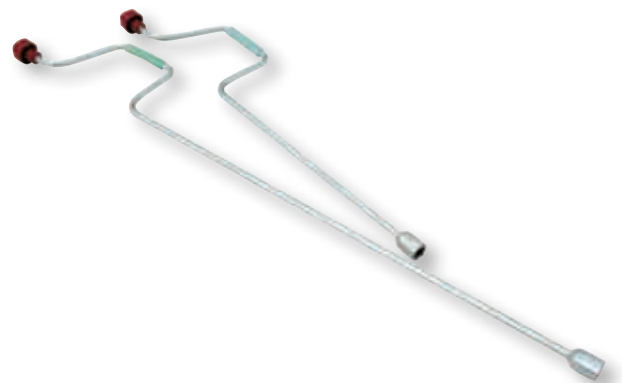

PREMIUM DROP-DOWN CORNER STEADY

The Premium Drop-Down Corner Steady is the latest addition to AL-KO's extensive range of caravan and trailer accessories. Its multi positioning, double locking pin swivel design and positive direct gear drive ensure that this is one of the most versatile corner steadies available. It also comes complete with its own mounting bracket that can be welded to the chassis. As standard it is fitted with the AL-KO Big Foot™ for extra stability and safety.

Features and Benefits:

- Positive gear drive
- Designed for easy access from side of van
- Multi-positional
- Mounting options enable greater ground clearance for vans
- Twin locking pin
- Zinc plated
- Incorporate Big Foot™
- Suits 14" to 16" wheels
- Easy-grip pin release
- Comes complete with mounting brackets and fittings
- Available in 590mm and 740mm

Vehicle Technology
QUALITY FOR LIFE

AL-KO

PREMIUM DROP-DOWN CORNER STEADY

Corner Steadies available from AL-KO

Part No.	Description	Surface Finish	Length
654500G	Hex Drive – Top mount bolt on	Galvanised	500mm
654701G	Hex Drive – Top mount bolt on	Galvanised	700mm
654500	Hex Drive – Side Bolt	Zinc Plated	500mm
654600	Hex Drive – Side Bolt	Zinc Plated	600mm
654701	Hex Drive – Side Bolt	Zinc Plated	700mm
654530	Hex Drive – Side bolt with wheel	Zinc Plated	500mm
654630	Hex Drive – Side bolt with wheel	Zinc Plated	600mm
654859	Drop Down Corner Steady with Big Foot Fitted		590mm
654874	Drop Down Corner Steady with Big Foot Fitted		740mm
654884	Drop Down Corner Steady with Big Foot Fitted		840mm
655410	Corner Steady – 1000kg, European only		

Corner Steadies Handles & Accessories

Part No.	Description	Surface Finish	Length
654845	Hex Drive Handle	Zinc Plated	450mm
654700	Hex Drive Handle	Zinc Plated	800mm
654702	Hex Drive Handle	Zinc Plated	1150mm
654885	Corner Steady drop down chassis bracket	Zinc Plated	
654556	Corner Steady bracket for side bolt on		
655520	Thread insert, suit European only		
655900	Big Foot – Boxed set		